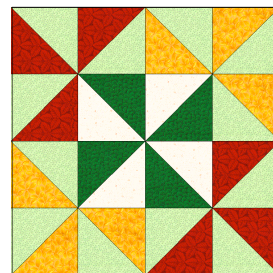

Do You See...?

2014 Block Of The Week
From LynBrown.com
Applied Christmas Motifs
With A Scattering Of Pieced Blocks
(About 64" X 80")

Supply List

Choose a Light Color for **Background:**

Suggested: Light Green 4 1/2 yards

Four Colors For Designs:

Suggested: Bright Red, Dark Green, Brilliant Gold and Snow White.

Choose one to be in border: 3 yards

Other Three Colors: 1 1/2 yards

Do You See...? Block Patterns begin On Thursday January 9, 2014.
New Block Patterns will be posted every Thursday in 2014 at
www.LynBrown.com.

*Make A Great Christmas Quilt...
Just One Block Each Week!*

From www.LynBrown.com