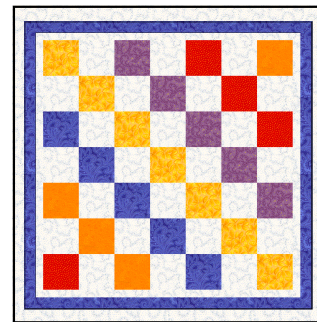

Quilter's Alphabet Quilt

Block 34 "Quintessential Quilt"

2012 Block Of The Week

from LynBrown.com

Block Finishes at 6". Cut Background 7".
Applique, centered, then trim background to 6 1/2".

Finished Size of Block. Please Add Seam Allowance To Background.

Be sure this printed block measures 6" before beginning!