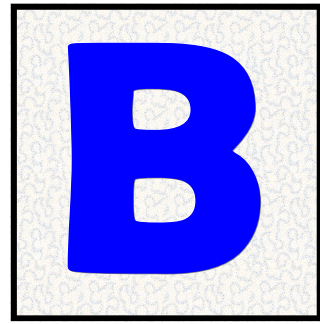

Quilter's Alphabet Quilt

Block 3 "B"

2012 Block Of The Week
from LynBrown.com

Finished Size of Block. Please Add Seam Allowance To Background.
Pattern is Reversed for Fusible Applique. If using hand applique, trace from reverse.

Be sure this printed block measures 6" before beginning!