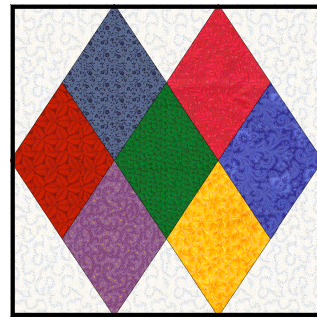

Quilter's Alphabet Quilt

Block 8– Delectable Double Diamonds

2012 Block Of The Week

from LynBrown.com

Block Finishes at 6". Cut Background 7".
Applique, then trim background to 6 1/2".

Finished Size of Block. Please Add Seam Allowance To Background.

Be sure this printed block measures 6" before beginning!